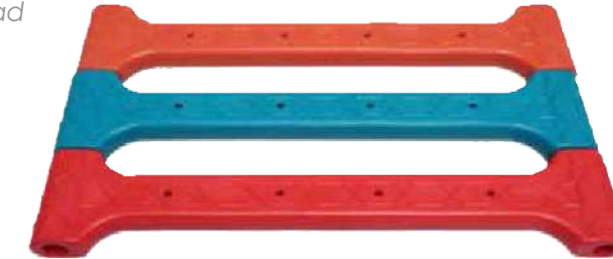

AHA-110
Halat Merdiven Basamağı
Rope Stair Tread

TR
Halatlı oyun parklarında merdiven basamağı olarak kullanılır.

ENG
It is used as stair steps in rope playgrounds.

ARB
f ١٢٣٤٥٦٧٨٩٠ ١٢٣٤٥٦٧٨٩٠